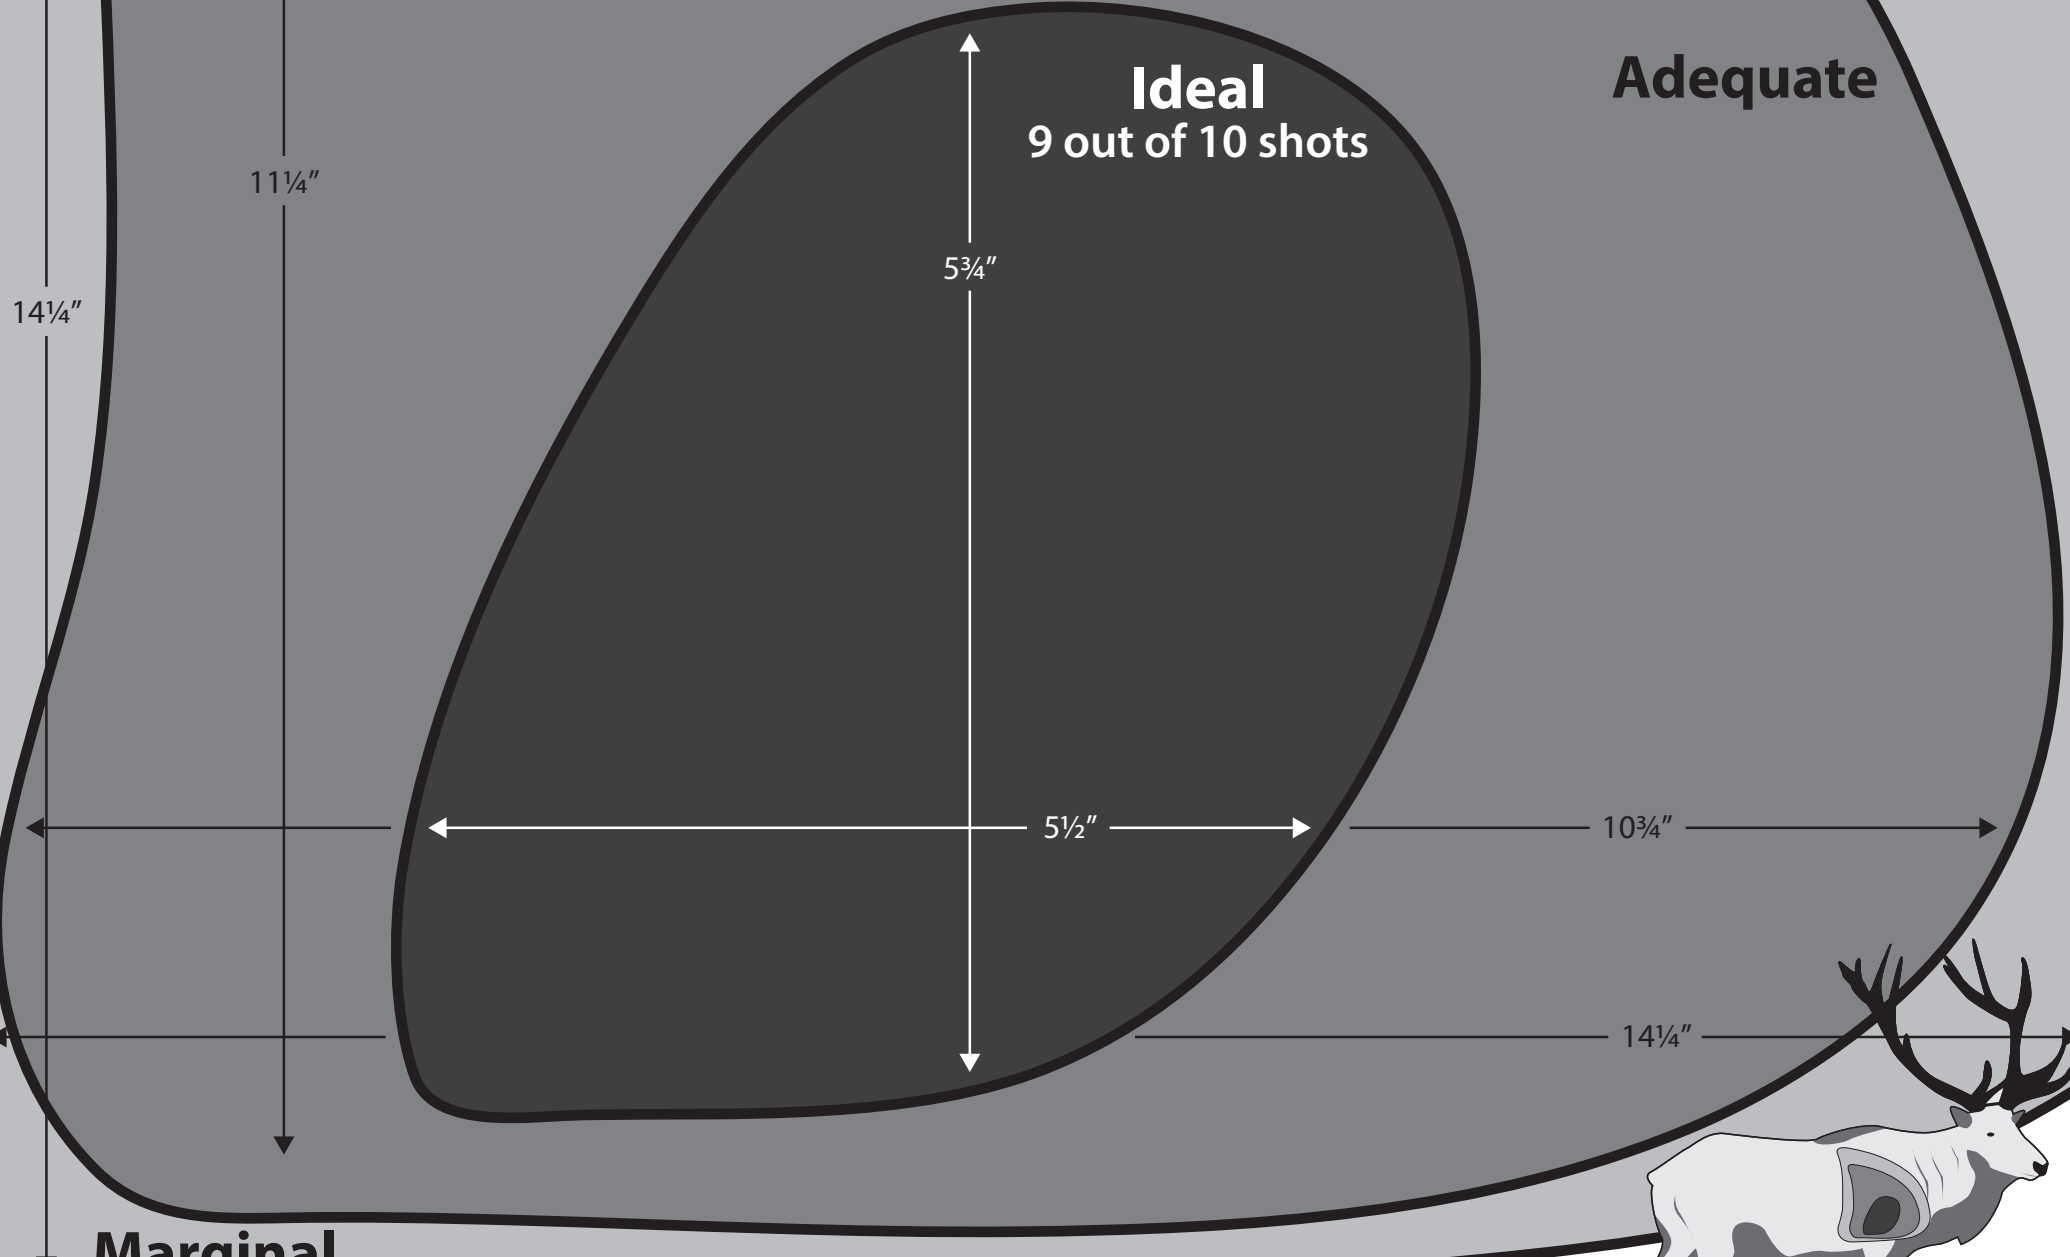

Vital Zone Area

These vital zone targets allow you an opportunity to practice proper shot placement. Regardless of the range, you should be able to hit the center of the target 9 out of 10 times to ensure a quick and humane harvest.

Marginal

Vital zones shown are approximate representations. Your printer may alter listed dimensions slightly. Hunters need to consider circumstances under realistic conditions. Berger Bullets supports and promotes responsible hunting.