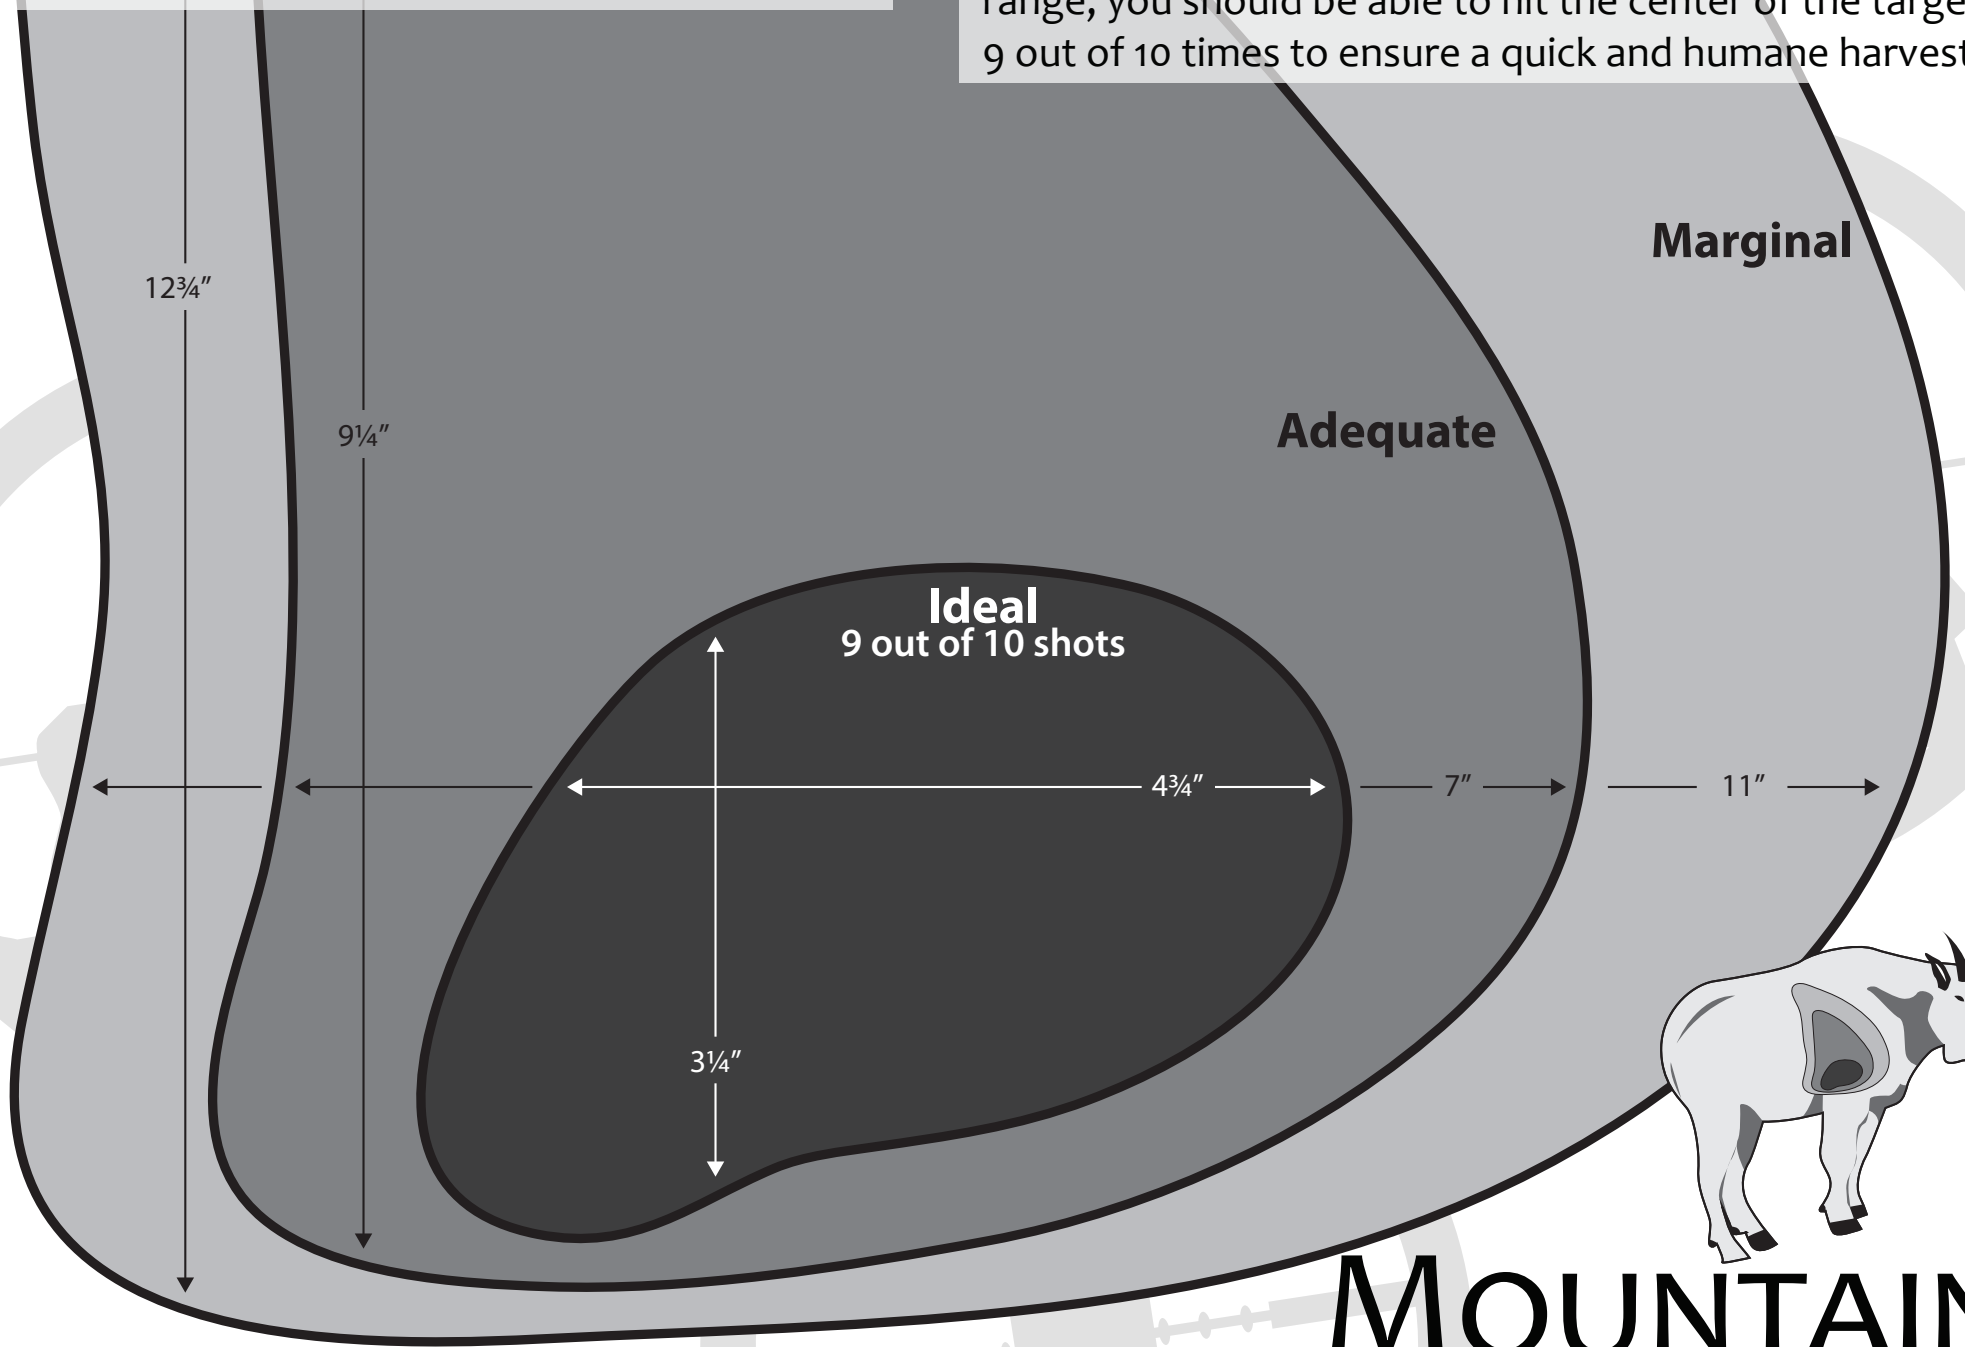

Vital Zone Area

These vital zone targets allow you an opportunity to practice proper shot placement. Regardless of the range, you should be able to hit the center of the target 9 out of 10 times to ensure a quick and humane harvest.

MOUNTAIN GOAT

Vital zones shown are approximate representations. Your printer may alter listed dimensions slightly. Hunters need to consider circumstances under realistic conditions. Berger Bullets supports and promotes responsible hunting.