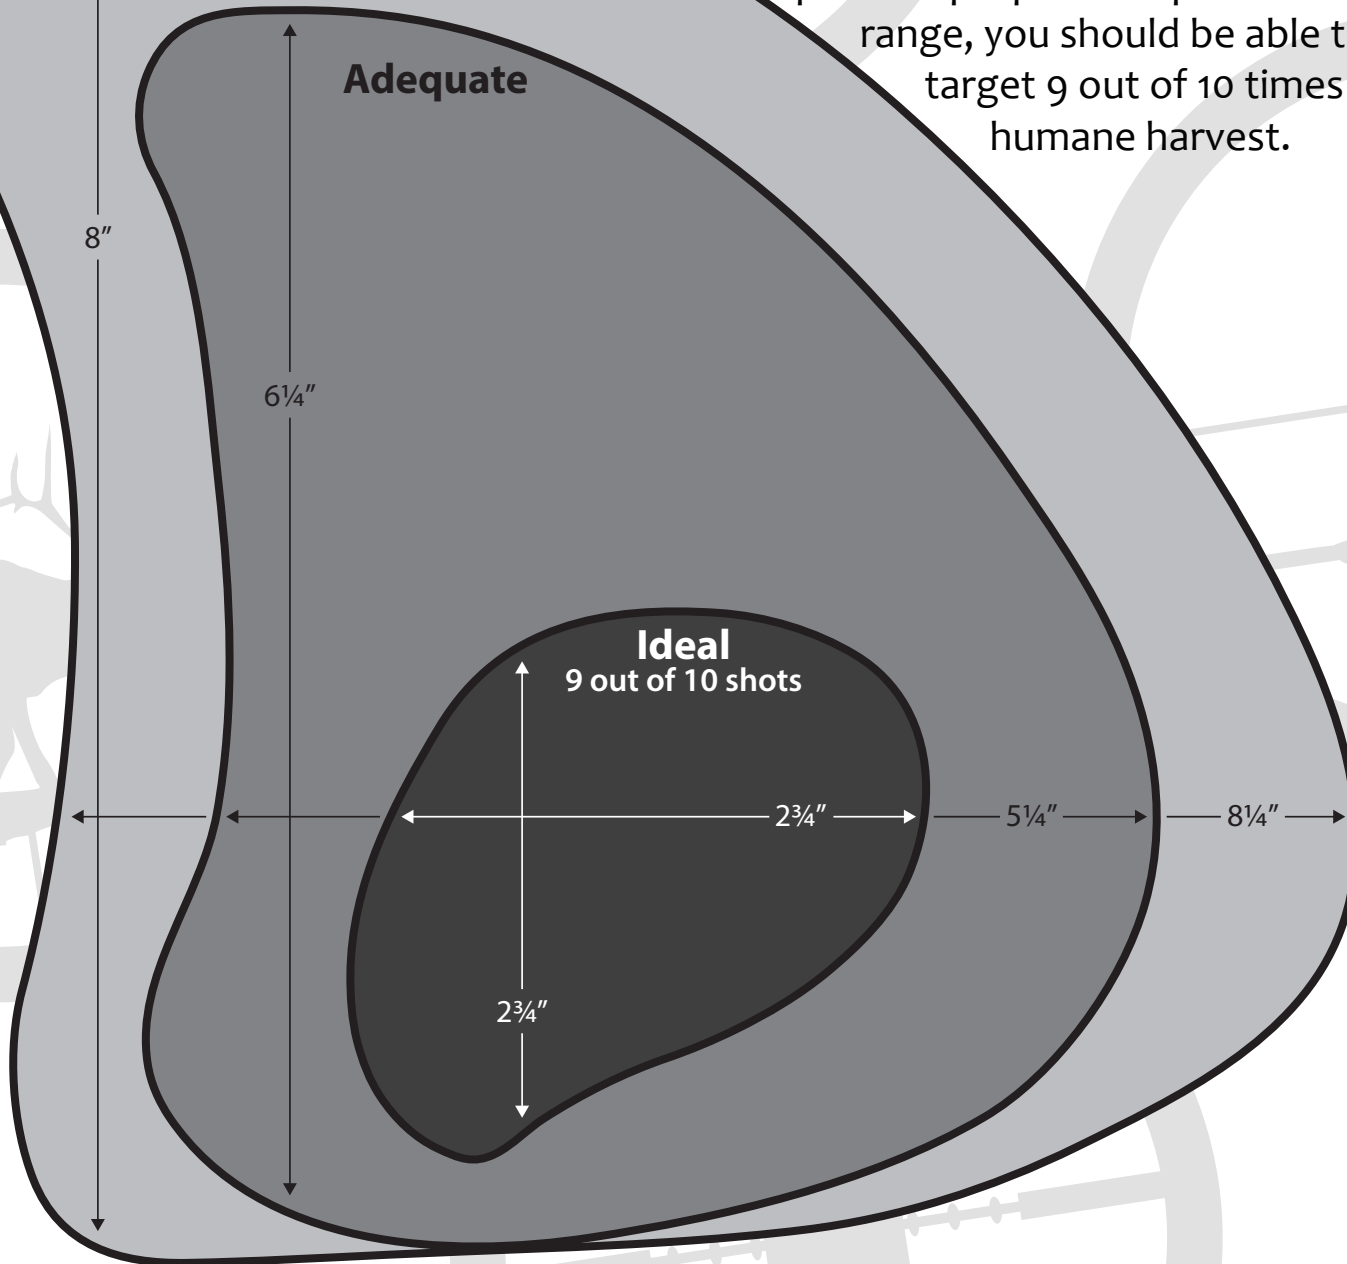

Marginal

# Vital Zone Area

These vital zone targets allow you an opportunity to practice proper shot placement. Regardless of the range, you should be able to hit the center of the target 9 out of 10 times to ensure a quick and humane harvest.

**BERGER**  
BULLETS

# ANTELOPE

Vital zones shown are approximate representations. Your printer may alter listed dimensions slightly. Hunters need to consider circumstances under realistic conditions. Berger Bullets supports and promotes responsible hunting.