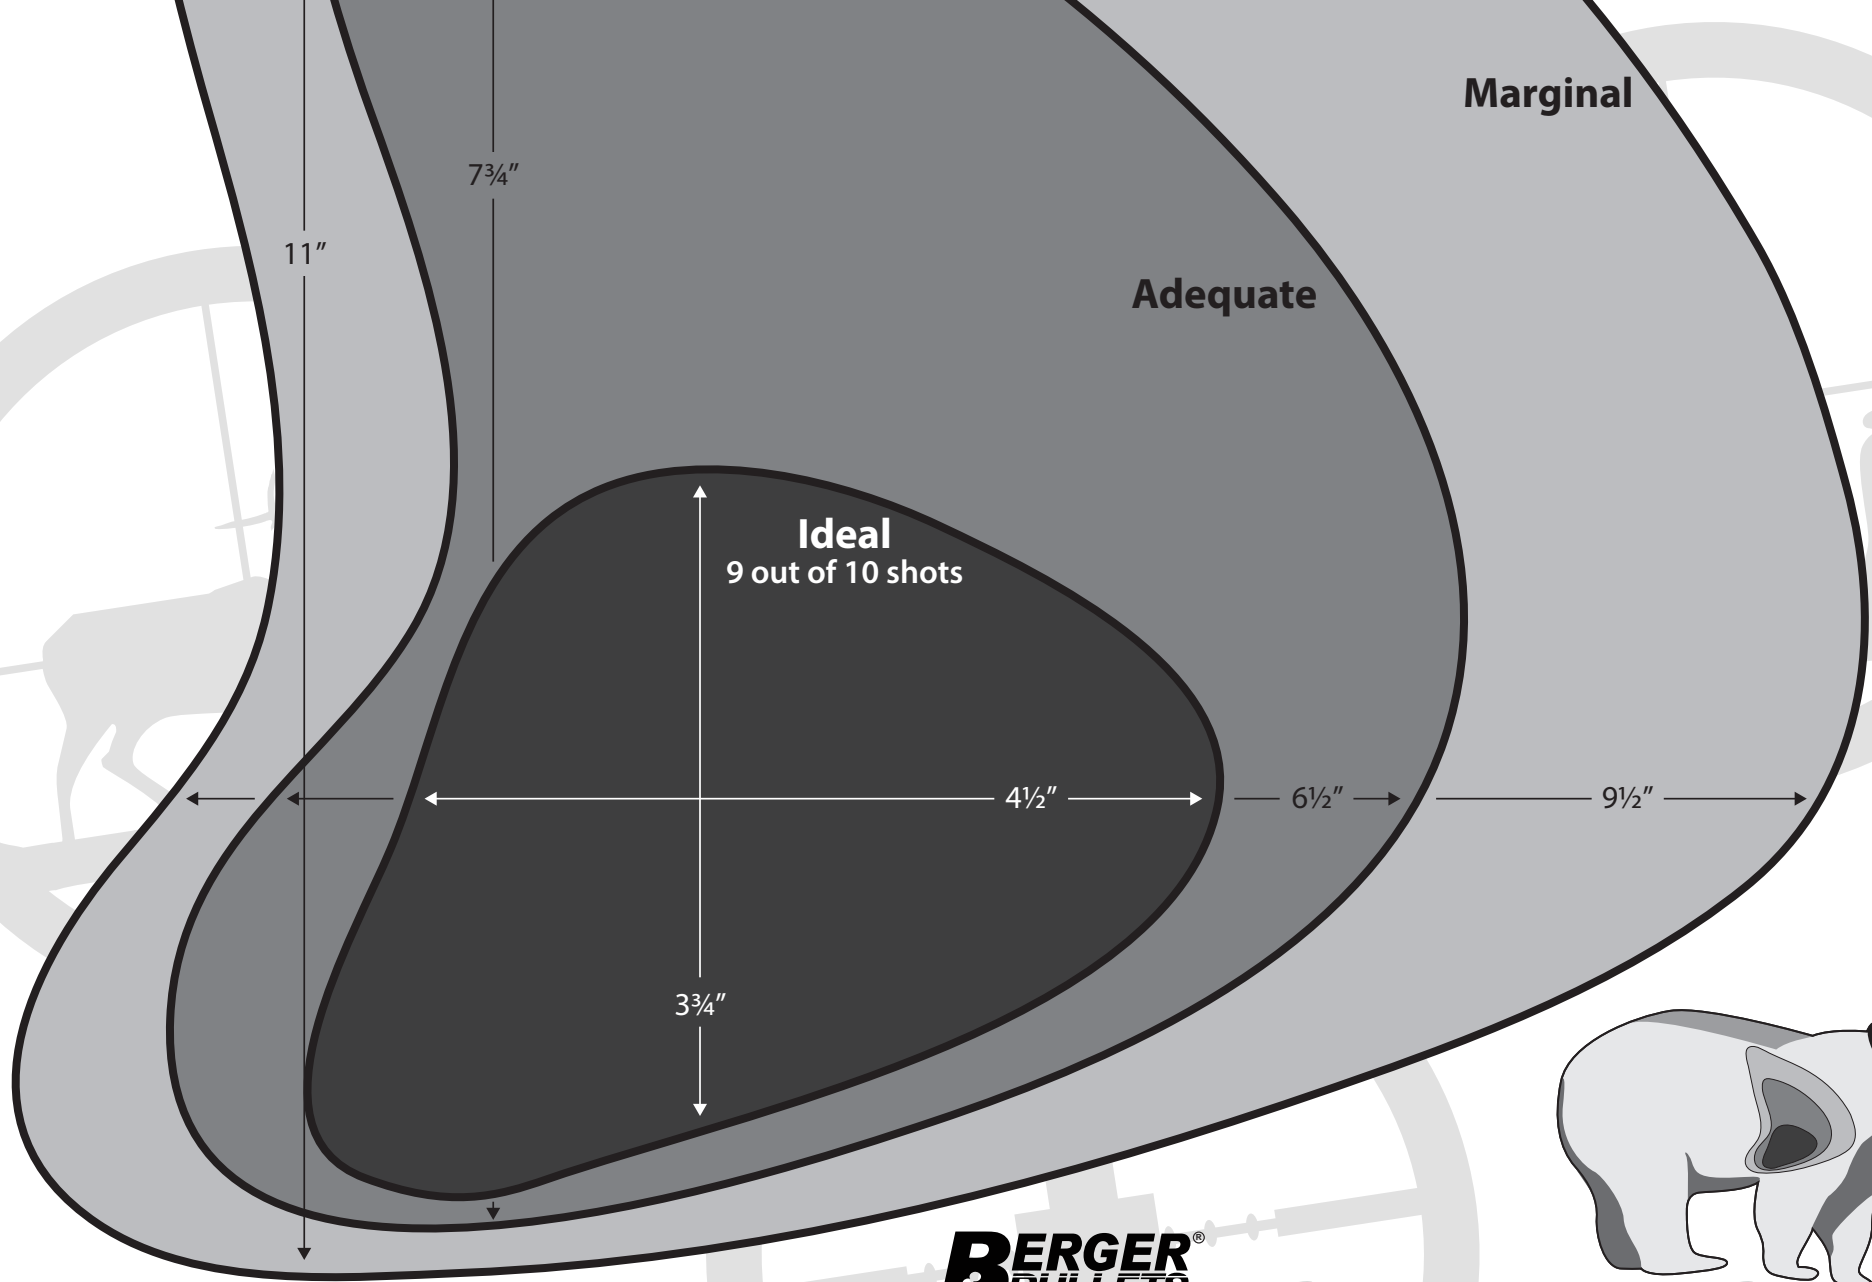

Vital Zone Area

These vital zone targets allow you an opportunity to practice proper shot placement. Regardless of the range, you should be able to hit the center of the target 9 out of 10 times to ensure a quick and humane harvest.

BERGER
BULLETS

BLACK BEAR

Vital zones shown are approximate representations. Your printer may alter listed dimensions slightly. Hunters need to consider circumstances under realistic conditions. Berger Bullets supports and promotes responsible hunting.