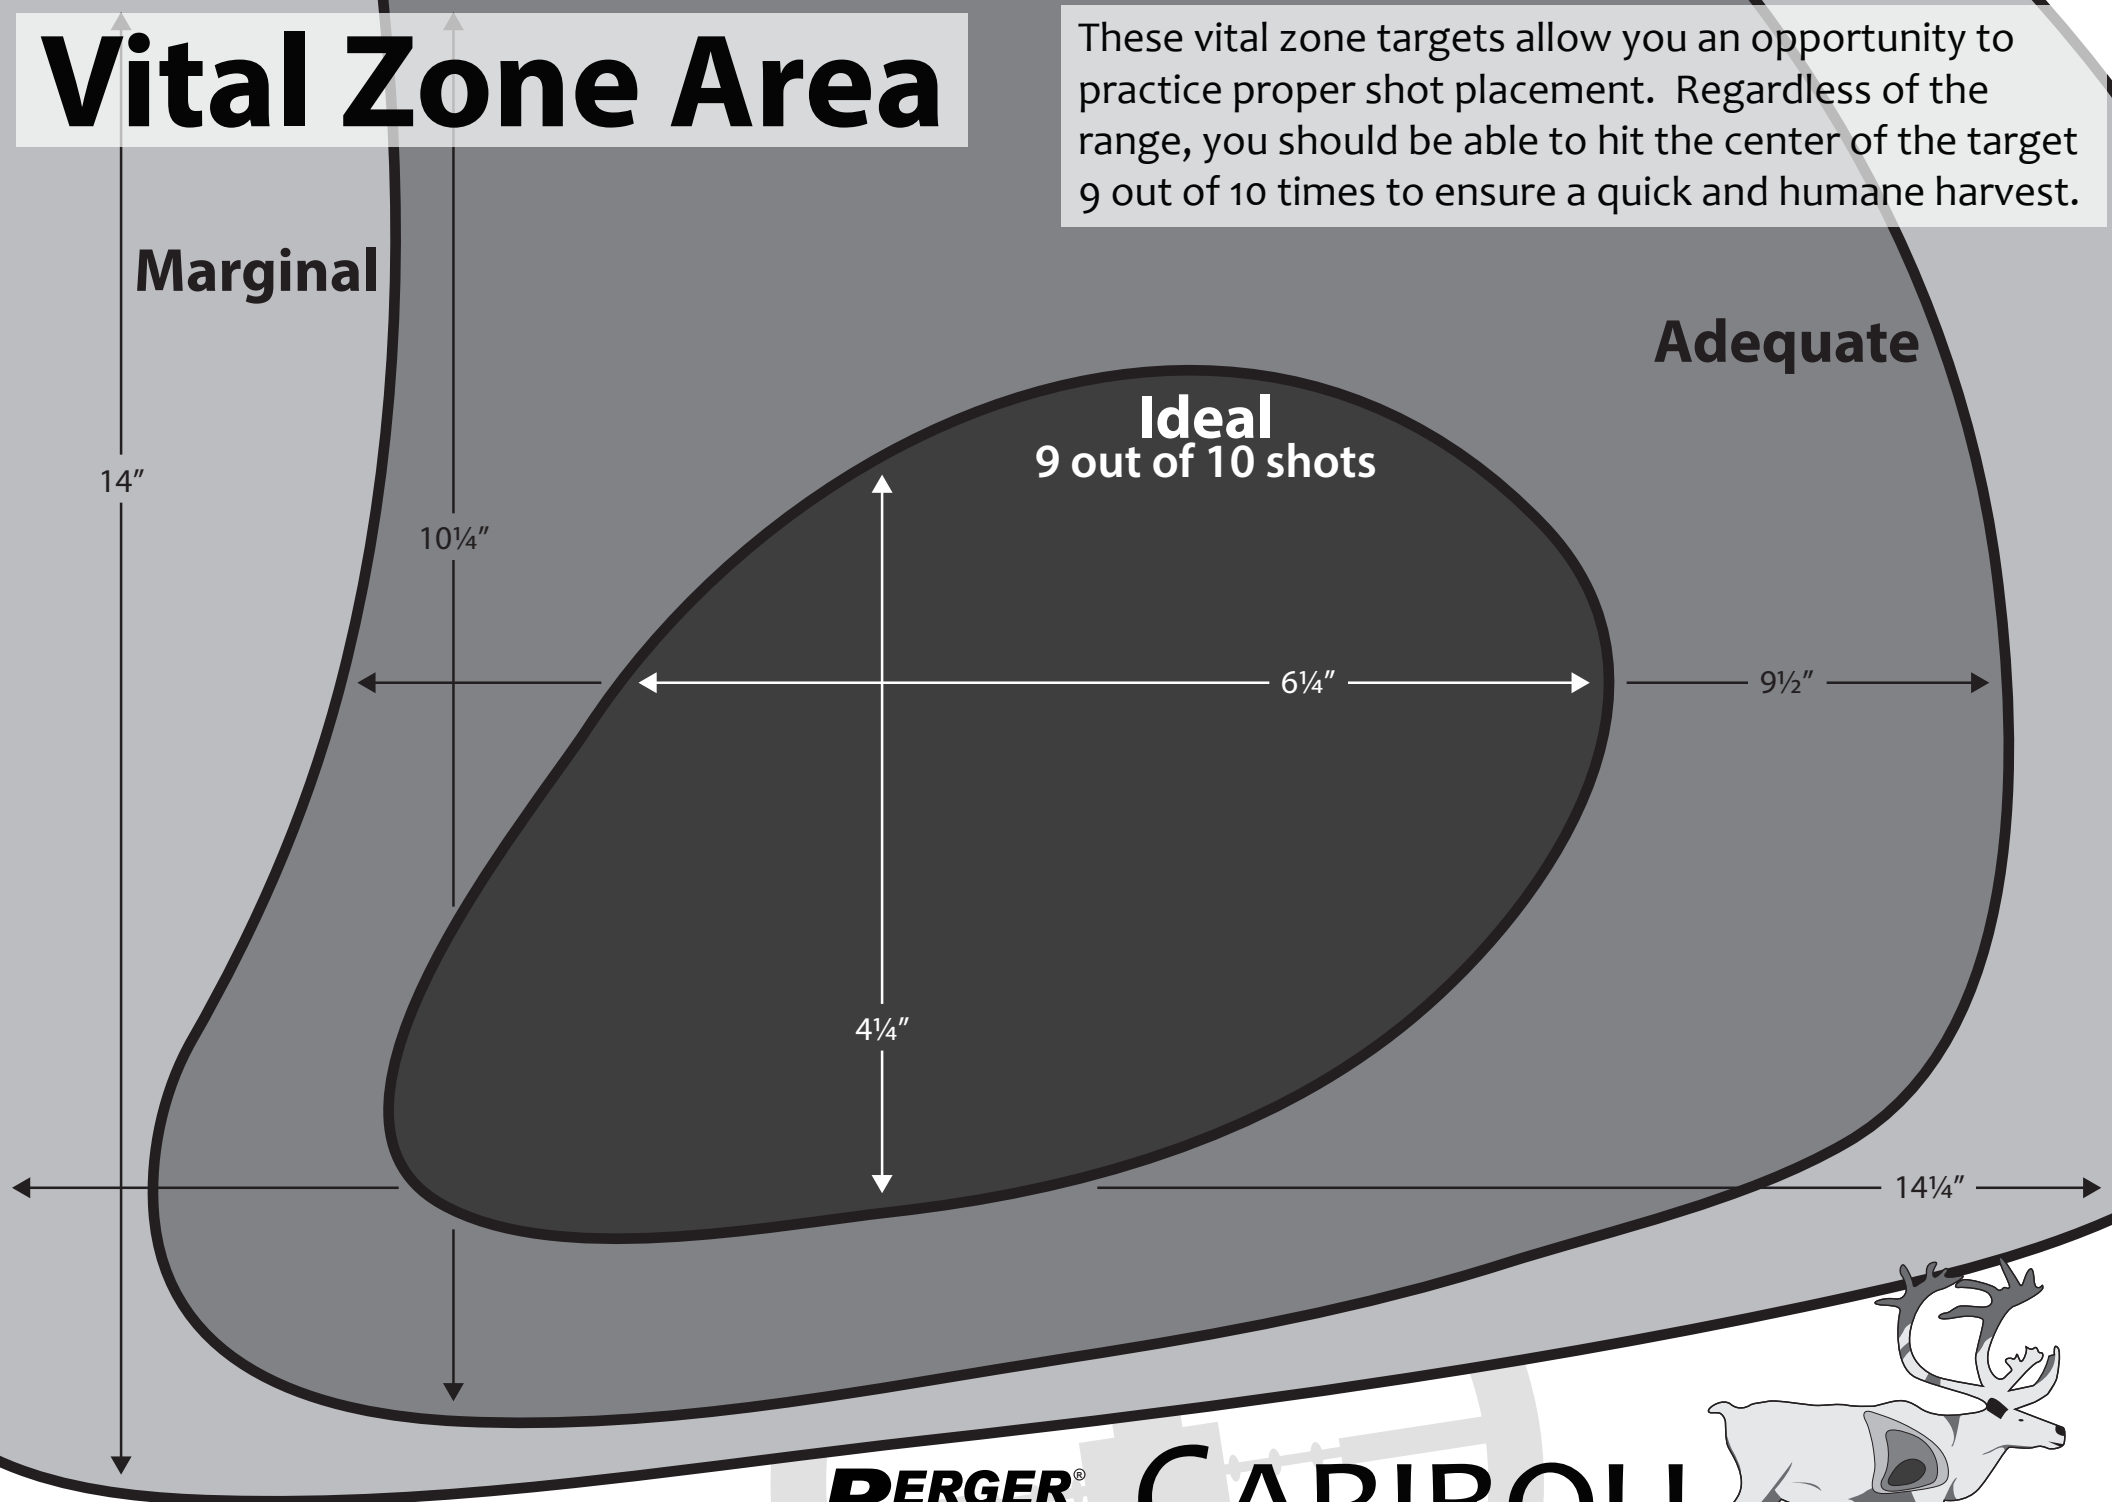

Vital Zone Area

These vital zone targets allow you an opportunity to practice proper shot placement. Regardless of the range, you should be able to hit the center of the target 9 out of 10 times to ensure a quick and humane harvest.

Vital zones shown are approximate representations. Your printer may alter listed dimensions slightly. Hunters need to consider circumstances under realistic conditions. Berger Bullets supports and promotes responsible hunting.

CARIBOU