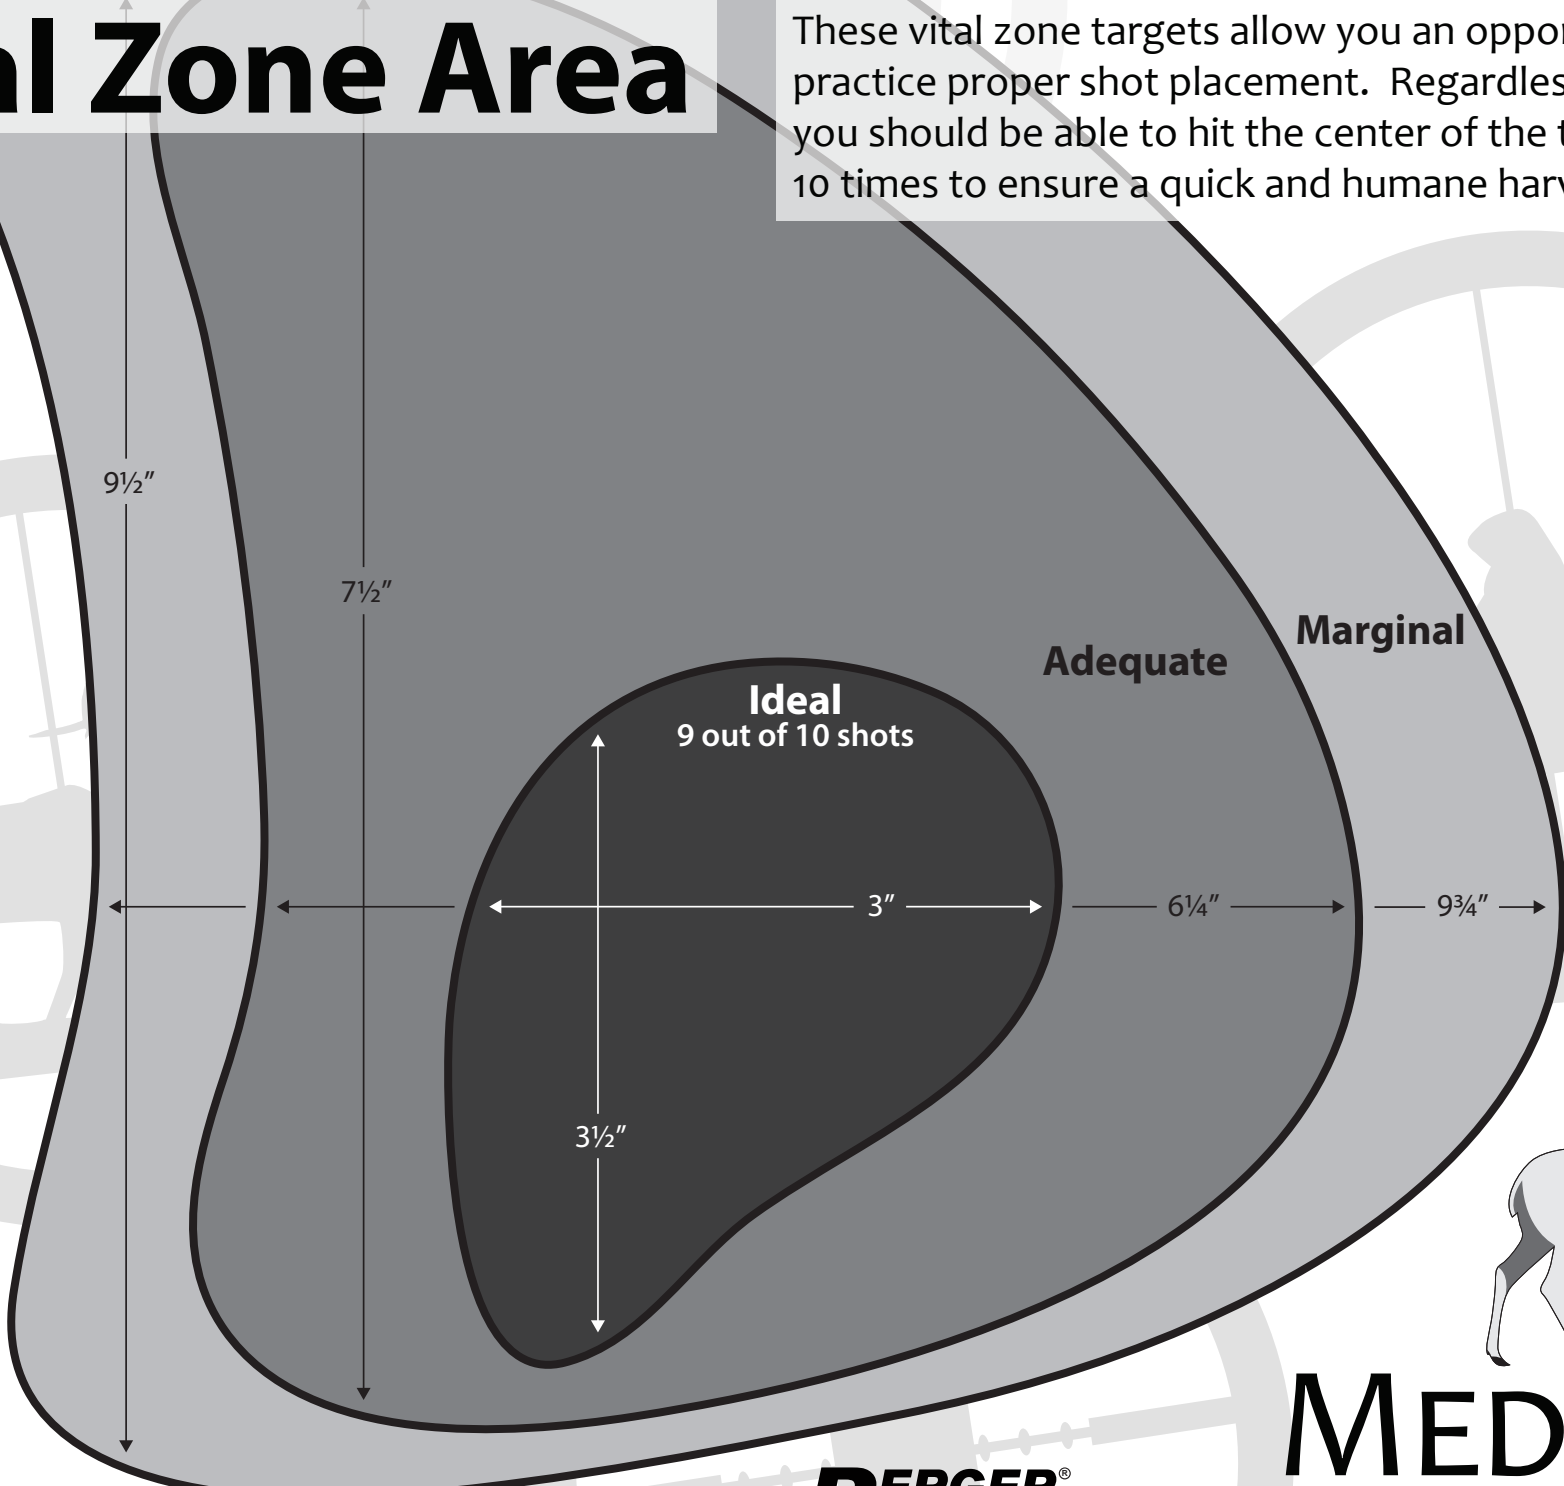

# Vital Zone Area

These vital zone targets allow you an opportunity to practice proper shot placement. Regardless of the range, you should be able to hit the center of the target 9 out of 10 times to ensure a quick and humane harvest.

## MEDIUM DEER

Vital zones shown are approximate representations. Your printer may alter listed dimensions slightly. Hunters need to consider circumstances under realistic conditions. Berger Bullets supports and promotes responsible hunting.