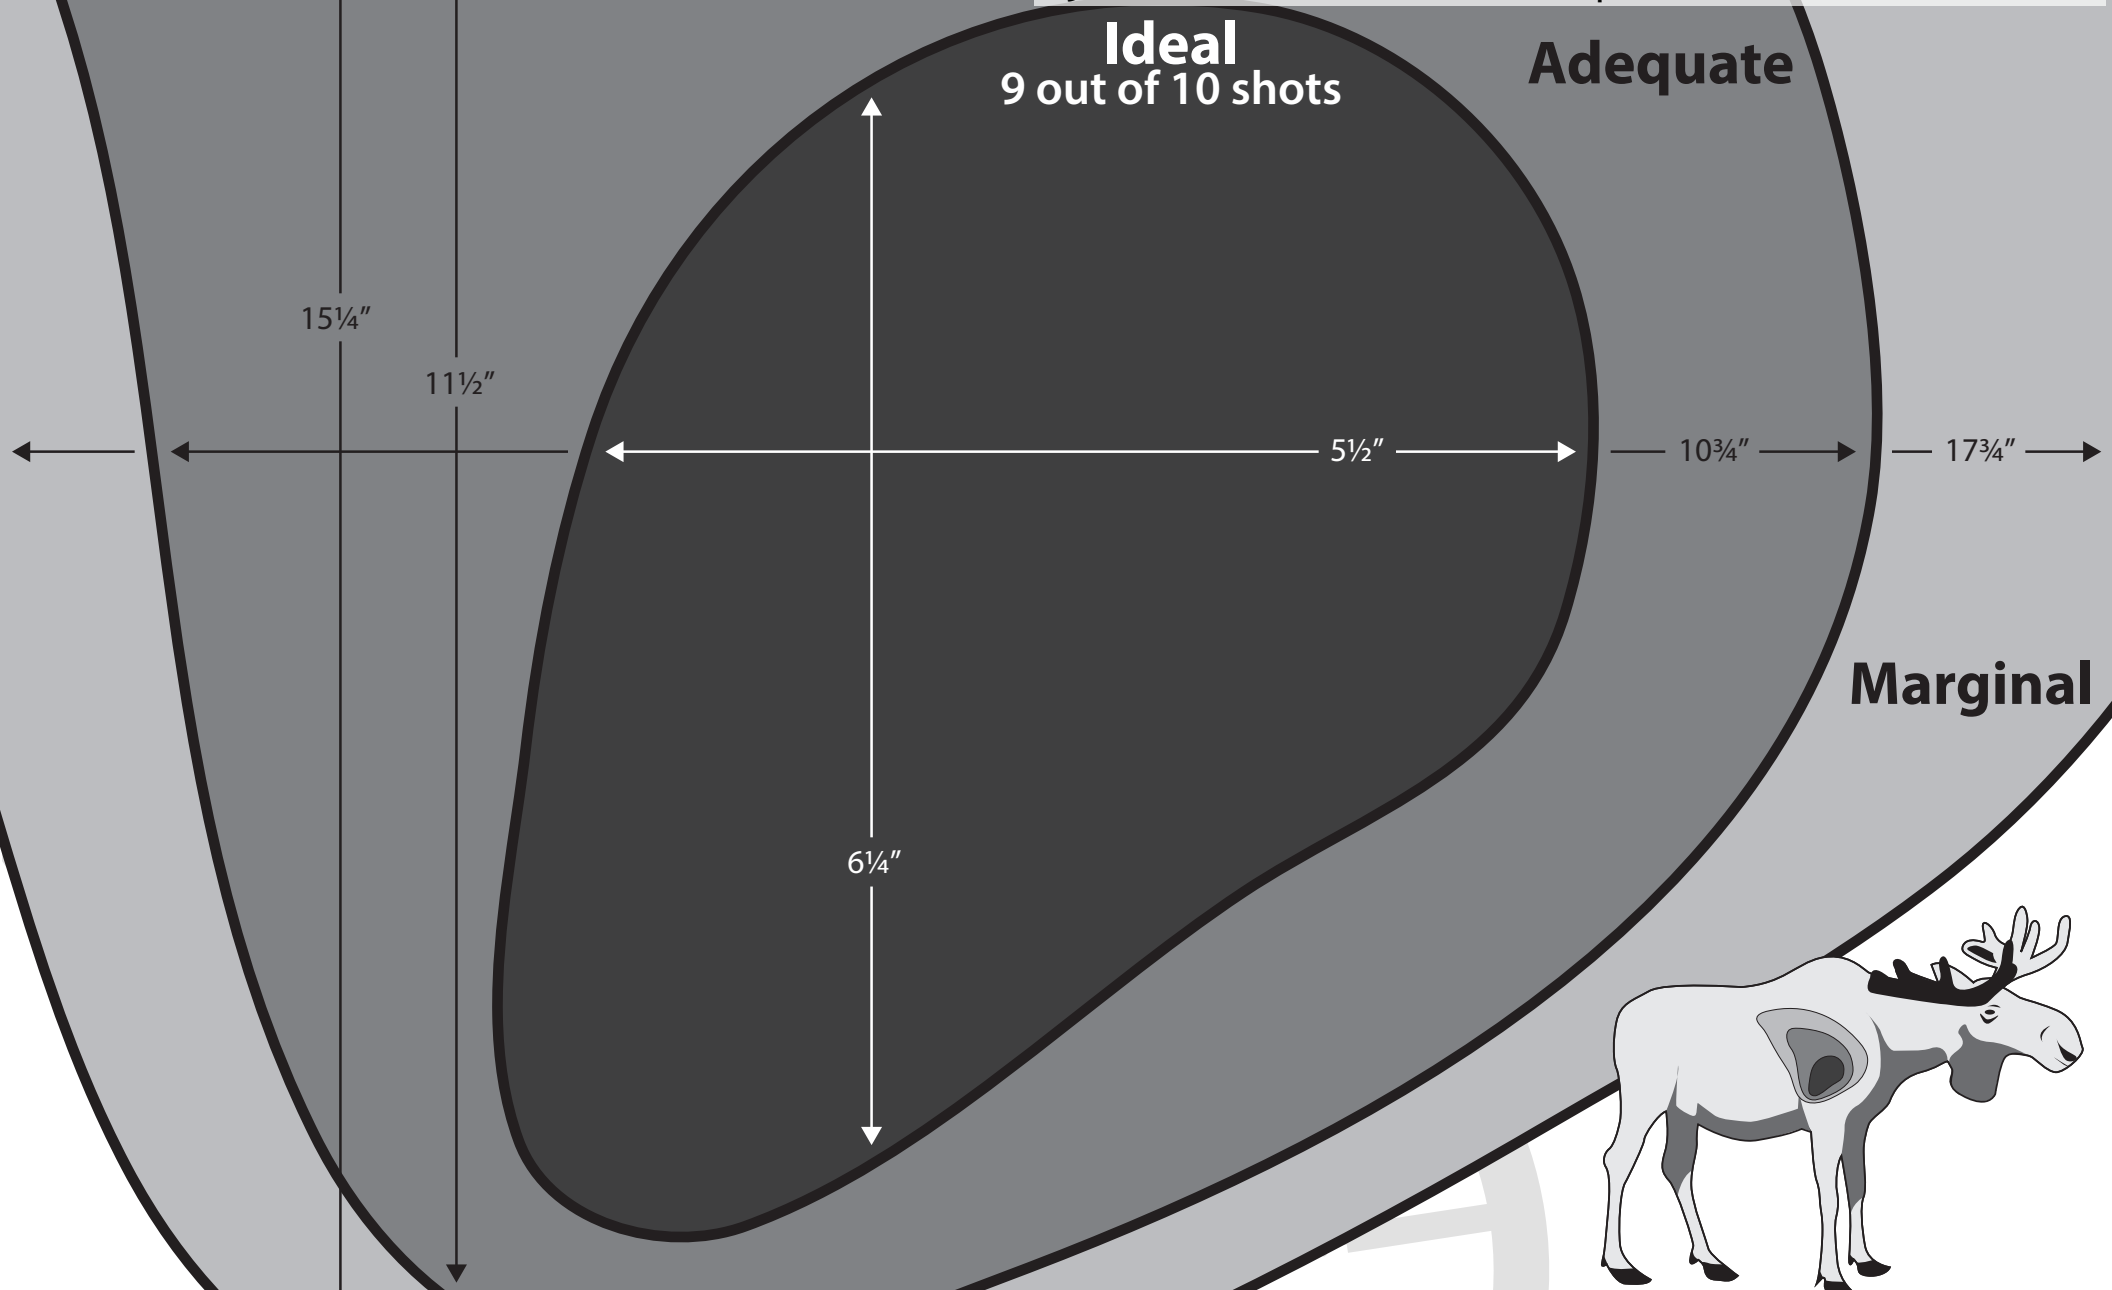

# Vital Zone Area

These vital zone targets allow you an opportunity to practice proper shot placement. Regardless of the range, you should be able to hit the center of the target 9 out of 10 times to ensure a quick and humane harvest.

Vital zones shown are approximate representations. Your printer may alter listed dimensions slightly. Hunters need to consider circumstances under realistic conditions. Berger Bullets supports and promotes responsible hunting.