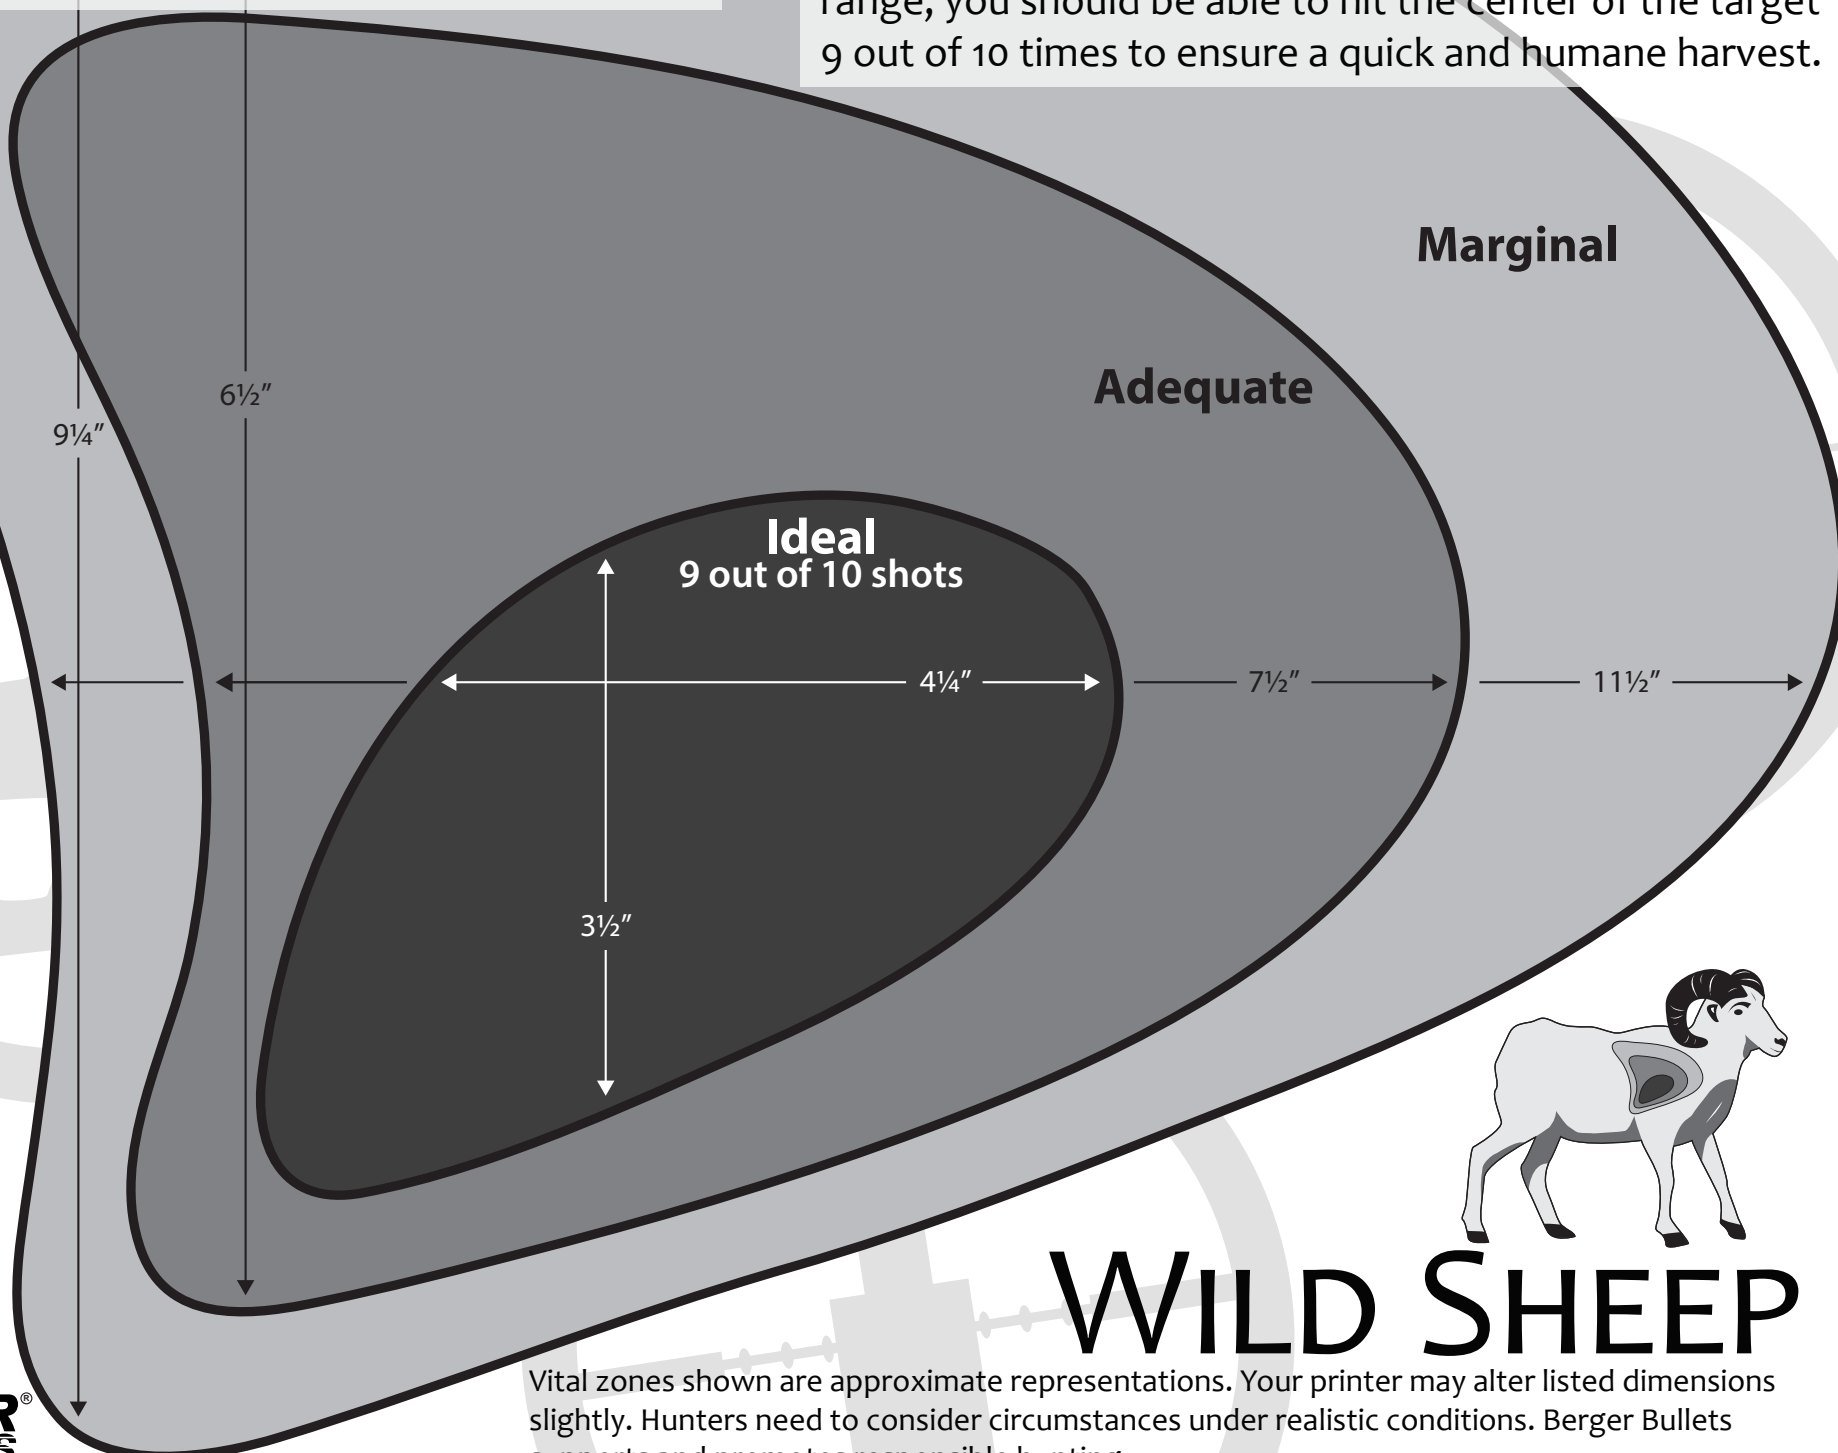

# Vital Zone Area

These vital zone targets allow you an opportunity to practice proper shot placement. Regardless of the range, you should be able to hit the center of the target 9 out of 10 times to ensure a quick and humane harvest.

## WILD SHEEP

Vital zones shown are approximate representations. Your printer may alter listed dimensions slightly. Hunters need to consider circumstances under realistic conditions. Berger Bullets supports and promotes responsible hunting.